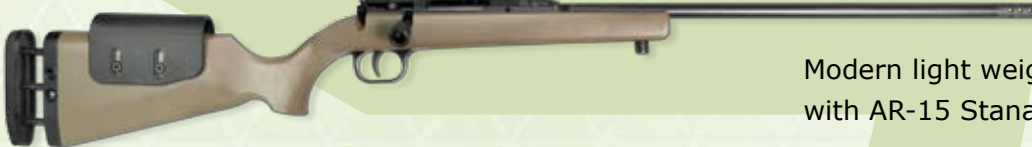

Bolt Action Rifles 2155 / 2165

Based on the reliable K98 action
It is known for its strength and function.

K15A

Small bore bolt action rifle with cock-on-open
bolt and length- and height adjustable stock
weight 1.6 kg

S16

Modern light weight rifle in .223 Rem
with AR-15 Stanag magazine, weight 2 kg

M2 / X3

Modular precision rifle for demanding users

LBW Match / Varmint

Precision rifle based on the modern LBW action.